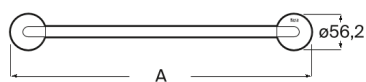

HOTELS

Towel rail

DIMENSIONS

Length 481 mm
Width 56 mm

COLOURS AND FINISHES

B0 Matt White

PRICE (VAT INCLUDED)

£158.45

TECHNICAL DRAWINGS

A
790
631
481
331

FEATURES

- Finish: Chrome
- Fixing kit: Included
- Installation options: Only with screws
- Installation type: Wall-mounted
- Material: Metal
- Maximum weight supported (Kg): 10
- Shape: Straight
- Suitable for: Basin