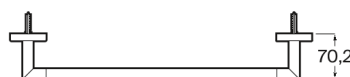

HOTELS

Towel rail

DIMENSIONS

Length 481 mm
Width 56 mm

COLOURS AND FINISHES

B0 Matt White

PRICE (VAT INCLUDED)

£158.45

TECHNICAL DRAWINGS

A
790
631
481
331

FEATURES

- Finish: Chrome
- Fixing kit: Included
- Installation options: Only with screws
- Installation type: Wall-mounted
- Material: Metal
- Maximum weight supported (Kg): 10
- Shape: Straight
- Suitable for: Basin